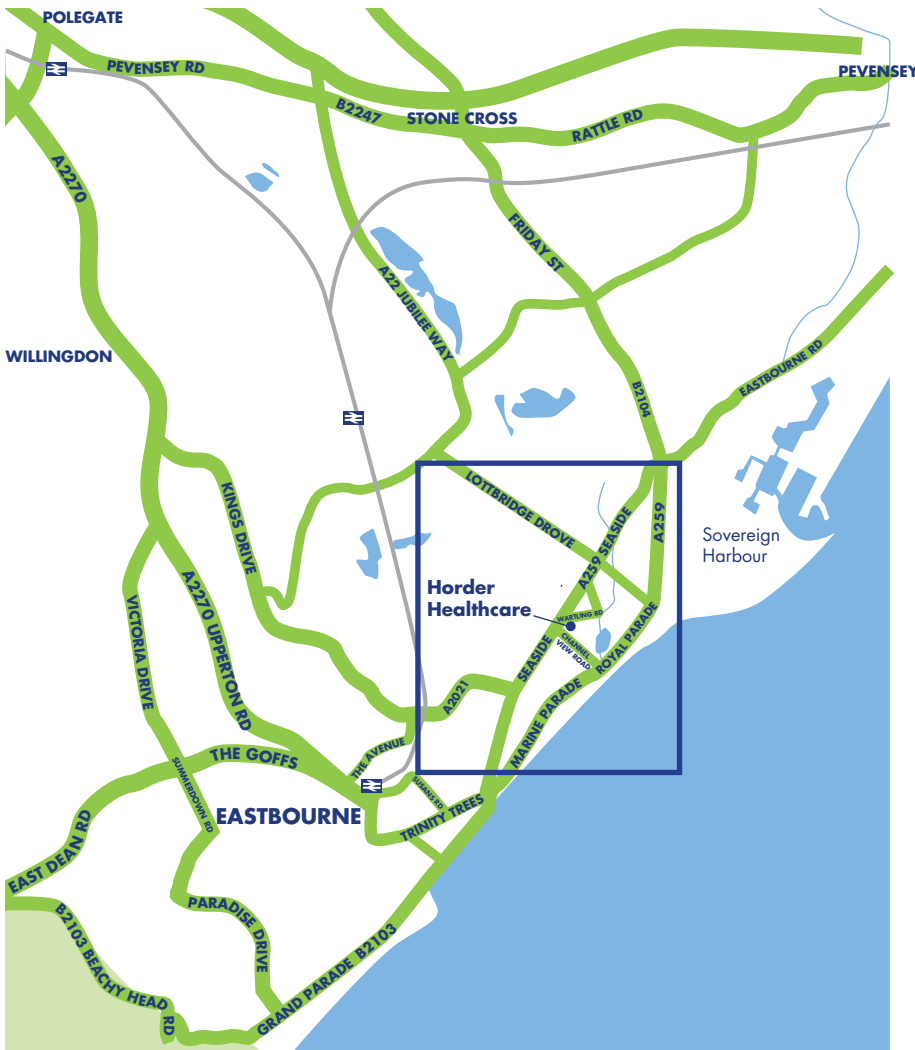

HORDERHEALTHCARE

EASTBOURNE

Horder Healthcare Eastbourne
Wartling Road, Eastbourne,
East Sussex BN22 7PF

Telephone
01892 600804

Email
info@horder.co.uk

Web
horderhealthcare.co.uk

Directions

Public transport

By bus

There are several bus routes which pick up in Terminus Road which is a short walk from Eastbourne rail station. You will need to get off the bus at either Roselands or The Archery, it is another short walk to Horder Healthcare Eastbourne.

By train

The most local train station is Eastbourne which is 1.3 miles away. Hampden Park railway station is 1.5 miles away.

Parking

There is easy access parking available onsite.